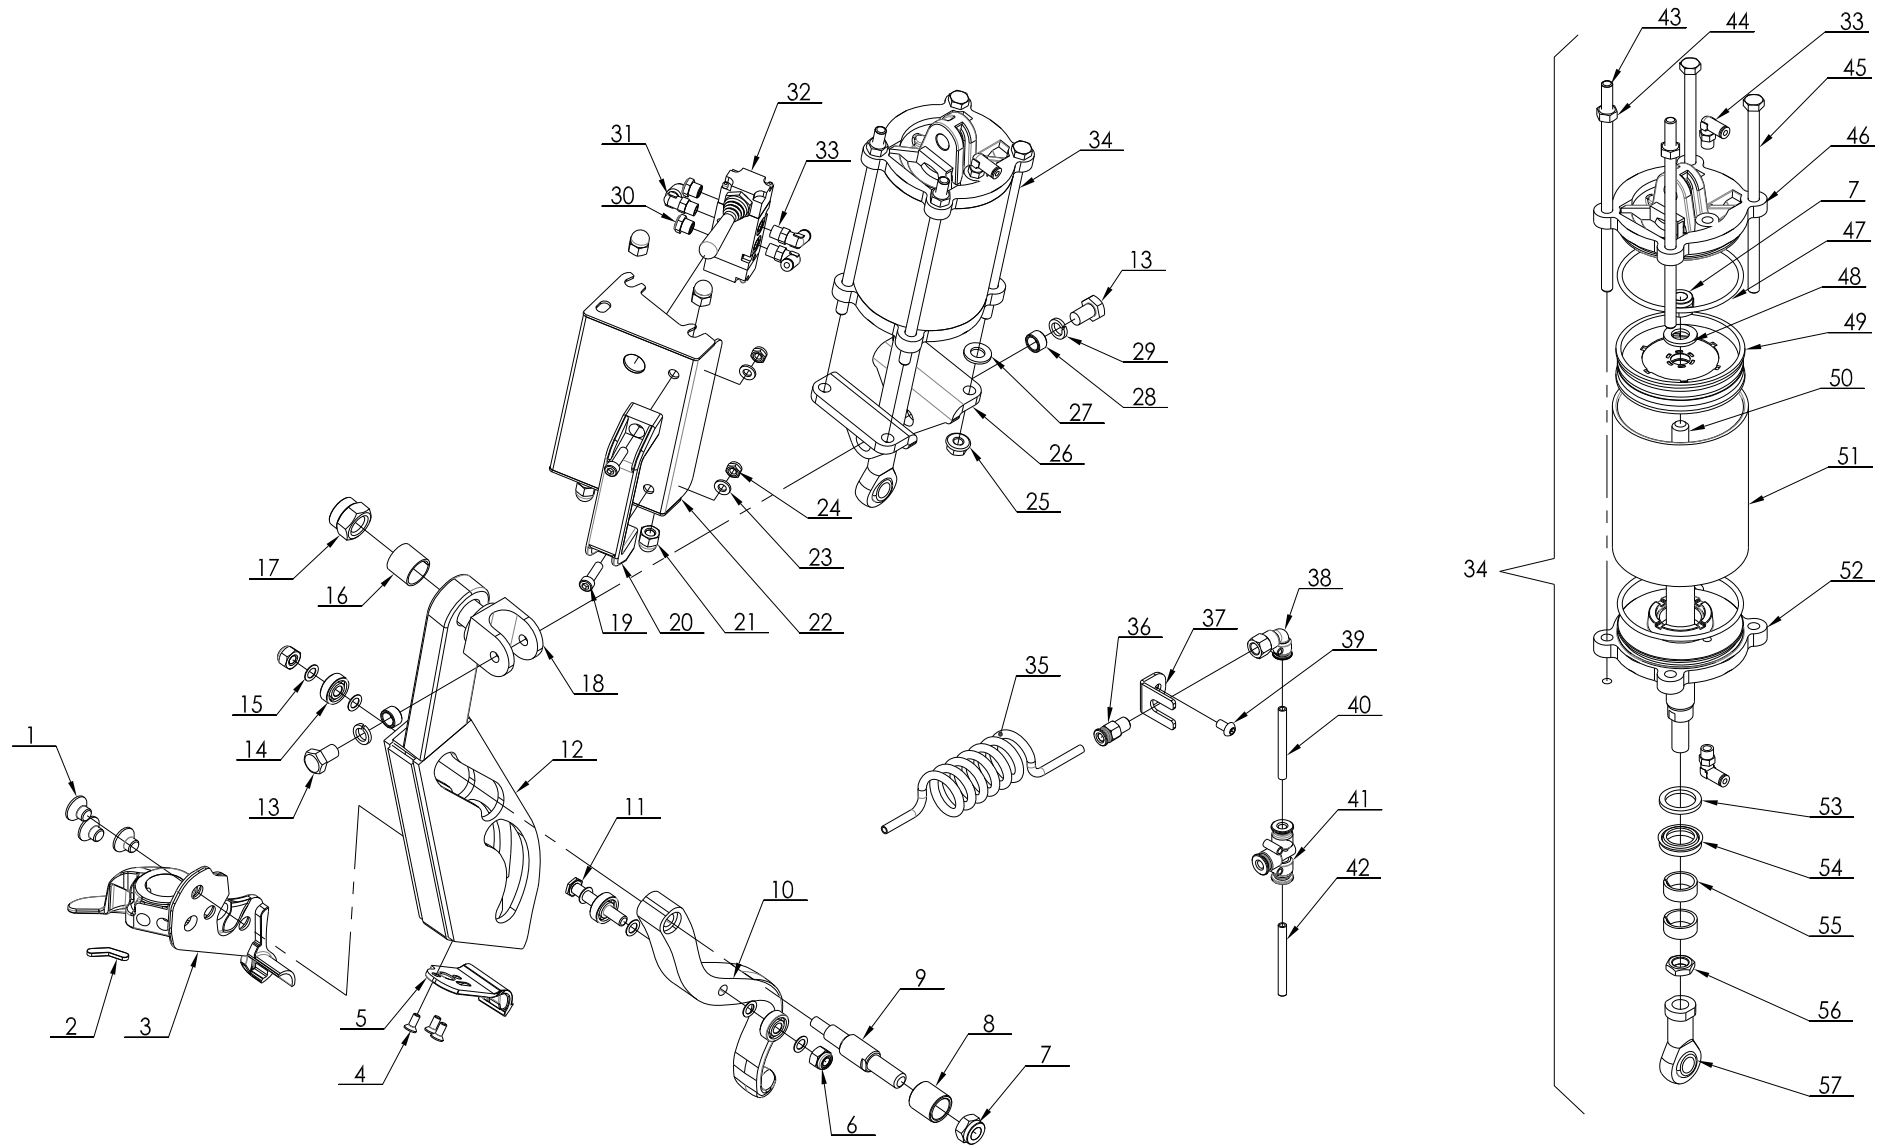

LEVERLESS MOUNTING TOOL

ED. 08/13

ITEM	PART NUMBER	DESCRIPTION	QTY	REMARK
1	0207066	Screw M10X12 - GB70.3	3	
2	YC1-3013650	Rim protection	1	
3	C01C700001	Mounting tool	1	
4	0207062	Screw M5X12 - GB/T70.3	3	
5	C01C700006	Protection	1	
6	0204004	Self-locking nut M8 - GB/T889.1	2	
7	0204007	Self-locking nut M12 - GB/T889.1	2	
8	C01C700002	Roller	1	
9	C01C700004	Thread shaft	1	
10	C01C700003	Mounting hook	1	
11	C01C700005	Screw M8X50	1	
12	C01C700100	Mounting hook frame	1	
13	0201059	Screw M10X16 - GB/T5783	2	
14	0214043	Bearing 608R3	3	
15	C01C700007	Washer D.8	6	
16	0210002	Self-lubricating bush 2020	1	
17	0204008	Self-locking nut M16 - GB/T889.1	1	
18	C01C700010	Hinge	1	
19	0202033	Screw M6X20 - GB/T70.1	2	
20	YCH-4297851	Handle	1	
21	0204056	Acorn nut M8 - GB/T923	4	
22	C01C700300	Tool cover	1	
23	0205006	Washer D.6 - GB/T97.1	2	
24	0204003	Self-locking nut M6 - GB/T889.1	2	
25	0204025	Flange nut M8	2	
26	C01C700009	Cylinder support	2	
27	0205011	Washer D.10 - GB/T97.1	2