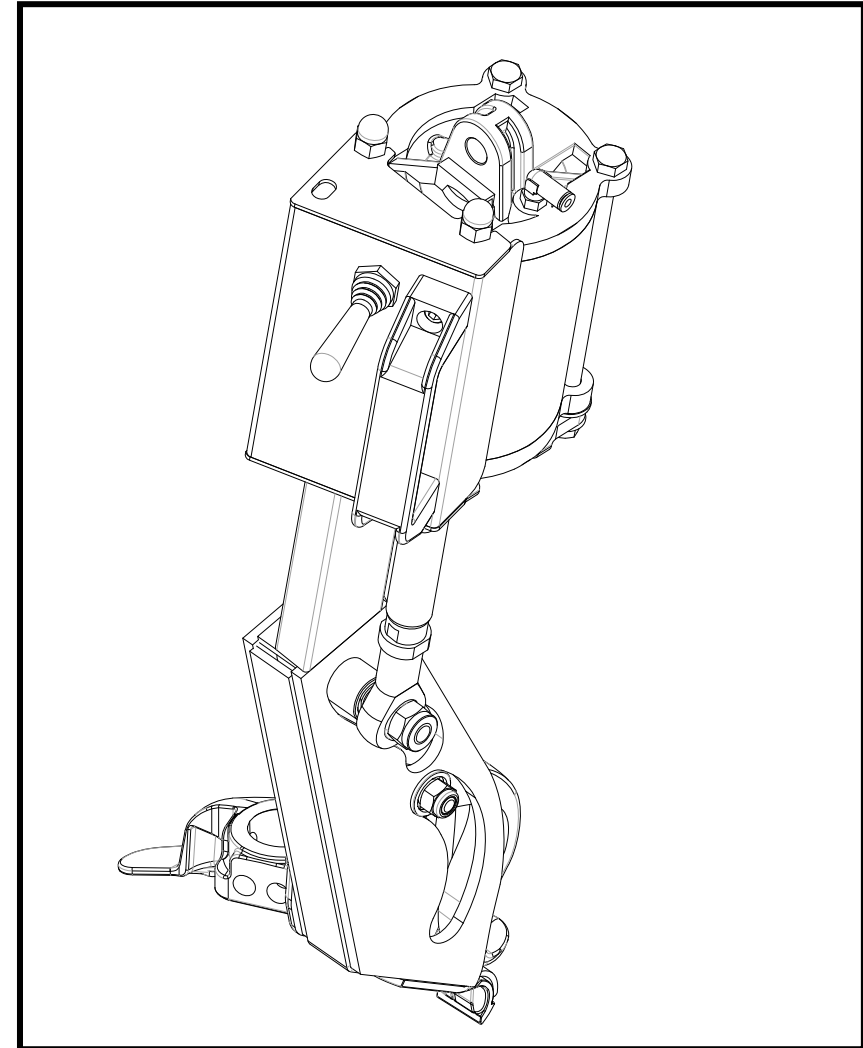

SIVIK
ENGINEERING & PRODUCTION GROUP

ED. 08/2013

PART CATALOGUE

YB-1

LEVERLESS

MOUNTING TOOL

LEVERLESS MOUNTING TOOL

ED. 08/13

ITEM	PART NUMBER	DESCRIPTION	QTY	REMARK
1	0207066	Screw M10X12 - GB70.3	3	
2	YC1-3013650	Rim protection	1	
3	C01C700001	Mounting tool	1	
4	0207062	Screw M5X12 - GB/T70.3	3	
5	C01C700006	Protection	1	
6	0204004	Self-locking nut M8 - GB/T889.1	2	
7	0204007	Self-locking nut M12 - GB/T889.1	2	
8	C01C700002	Roller	1	
9	C01C700004	Thread shaft	1	
10	C01C700003	Mounting hook	1	
11	C01C700005	Screw M8X50	1	
12	C01C700100	Mounting hook frame	1	
13	0201059	Screw M10X16 - GB/T5783	2	
14	0214043	Bearing 608R3	3	
15	C01C700007	Washer D.8	6	
16	0210002	Self-lubricating bush 2020	1	
17	0204008	Self-locking nut M16 - GB/T889.1	1	
18	C01C700010	Hinge	1	
19	0202033	Screw M6X20 - GB/T70.1	2	
20	YCH-4297851	Handle	1	
21	0204056	Acorn nut M8 - GB/T923	4	
22	C01C700300	Tool cover	1	
23	0205006	Washer D.6 - GB/T97.1	2	
24	0204003	Self-locking nut M6 - GB/T889.1	2	
25	0204025	Flange nut M8	2	
26	C01C700009	Cylinder support	2	
27	0205011	Washer D.10 - GB/T97.1	2	